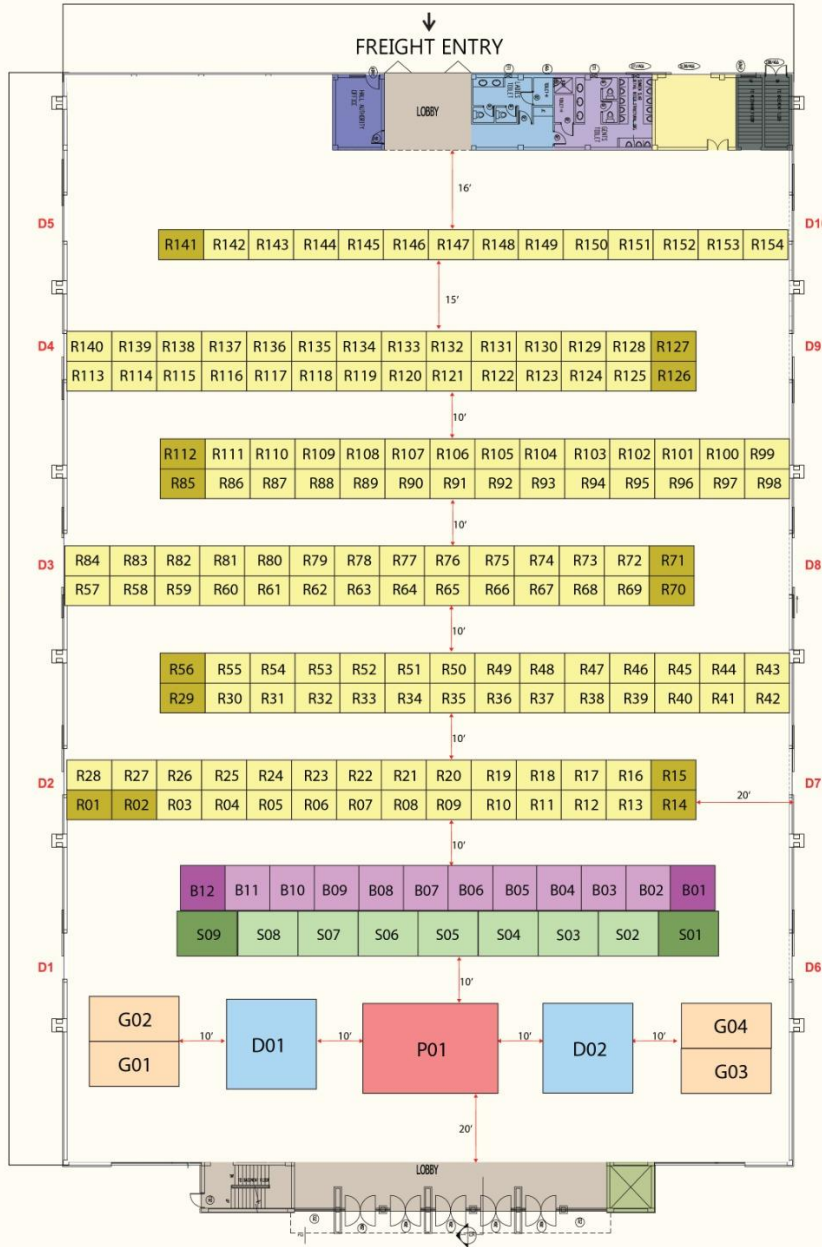

LAYOUT VERSION - 2

72 Mtrs

48 Mtrs

Event Produced by  

VENUE - HITEC HALL@1&2  
 DATE - 16<sup>TH</sup>, 17<sup>TH</sup> & 18<sup>TH</sup> JUNE 2023

  
 Health to Wealth